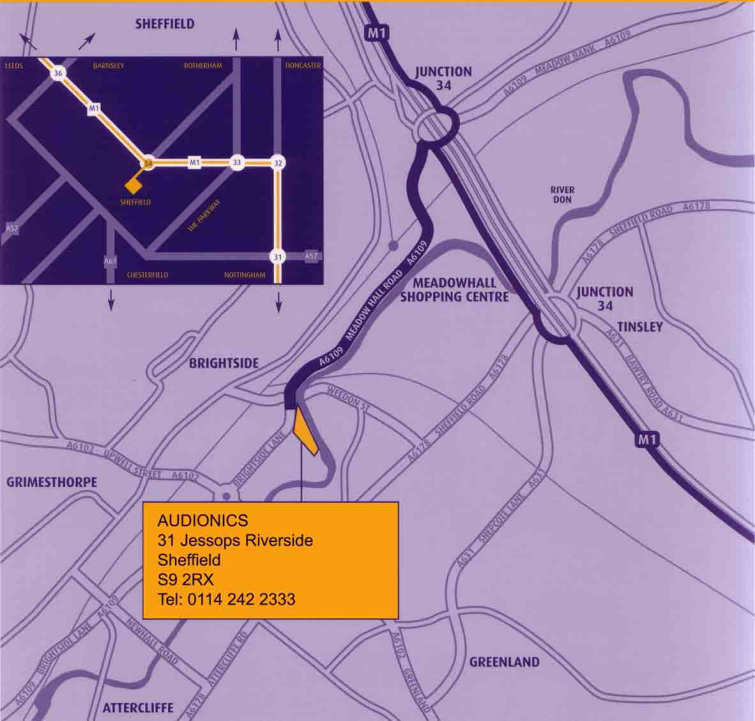

DIRECTIONS: Take Junction 34 of the M1 Motorway leading to the A6109 (Meadowhall Road). Follow this road for one mile, Jessops Riverside is located on your left, immediately after the junction of Weedon St.